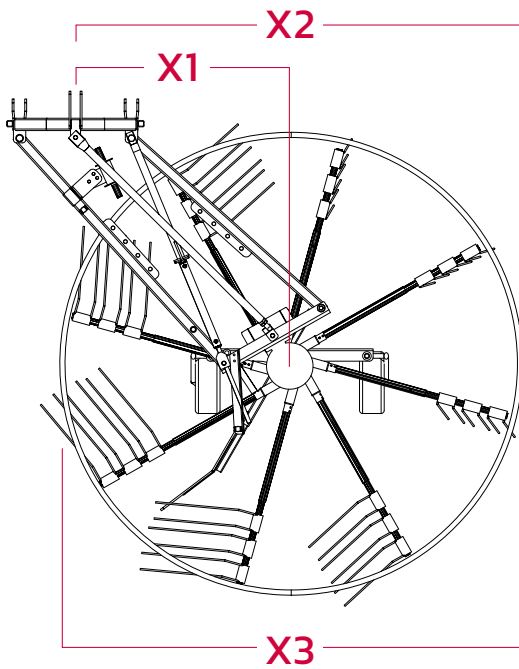

Safety

- There is no risk of branches hitting the tractor cabin due to the long travel hydraulic extension

Sustainability

- Aligning and mowing pruned branches improves soil quality by providing nutrients and reduce the emission of CO2 that occurs during combustion.

Technical details

		X1	X2	X3			L	W	H
	REF.	m	m	m	kg	HP	m	m	m
ID-ACORD	CORD	0-1,39	1,5-2,89	3,00	350	60	3,25	1,75	1,81

The value of ideas

Experience, technology, know-how and design are the fundamentals to achieving our goal: the support and full satisfaction of the farmer. Being excellent in everything we do is our guiding light.