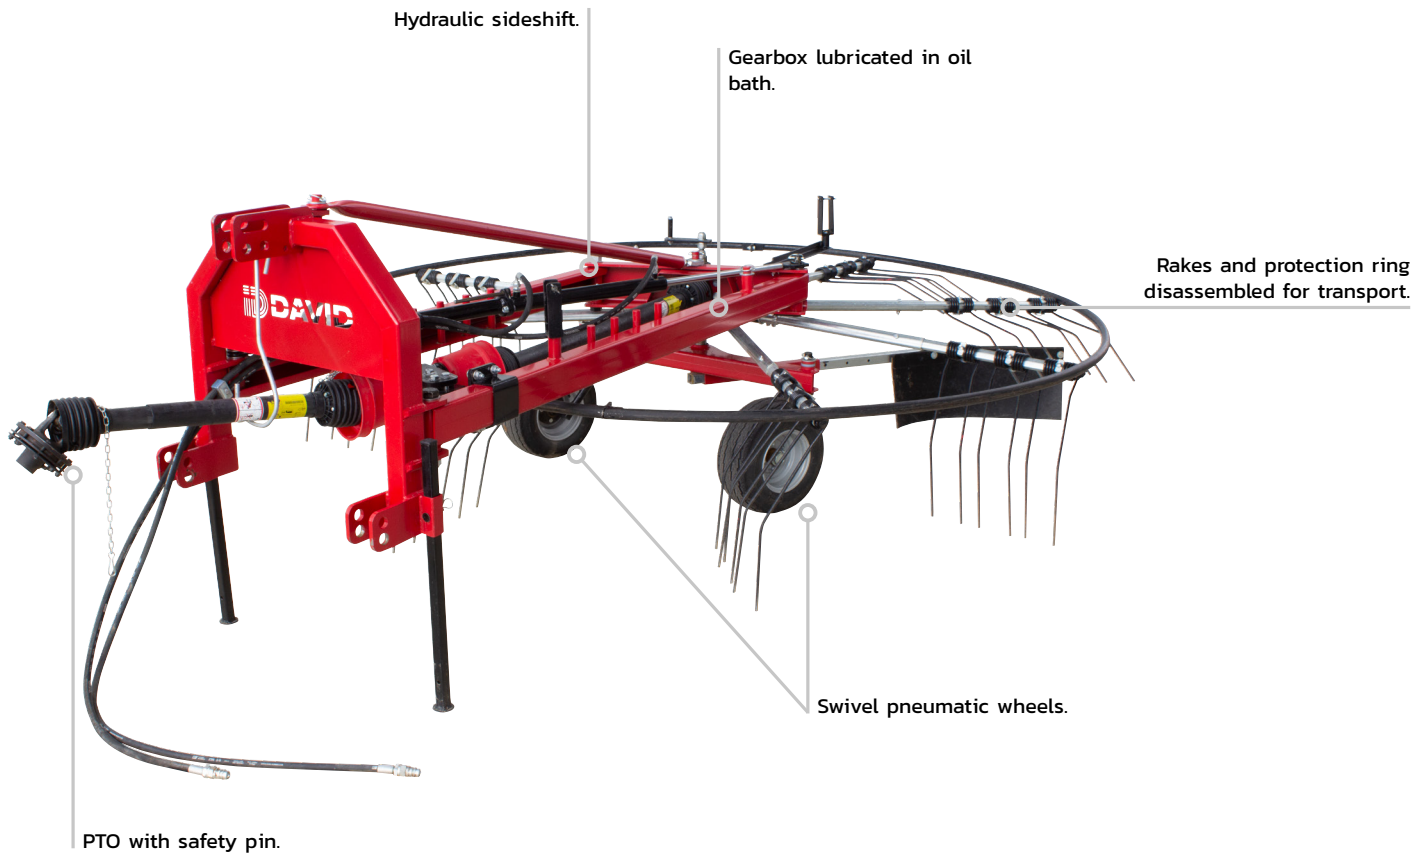

ID-ACORD

EN

Sweeper

SERIE

ID-ACORD

Sweeper. Equipment designed to windrow the pruning remains in intensive or traditional tree plantations, for subsequent mulching or collection

PICTURE MODEL:
CORD

Versatility

- Suitable to work in any type of trees growth.
- The high quality and elastic drag springs allows to work in all soils with excellent tensile strength and durability

Exclusivity

- A perfect adaptation on hard or tilled soil with pneumatic wheels with 360° degrees rotation

Effectiveness

- Clean soil improves plant health, reduces the risk of illness and the use of phytosanitary products.
- High working speed.

Reliability

- Special reinforced gearbox with oil bath
- Low maintenance.
- Components and materials of high quality.

Safety

- There is no risk of branches hitting the tractor cabin due to the long travel hydraulic extension

Sustainability

- Aligning and mowing pruned branches improves soil quality by providing nutrients and reduce the emission of CO2 that occurs during combustion.