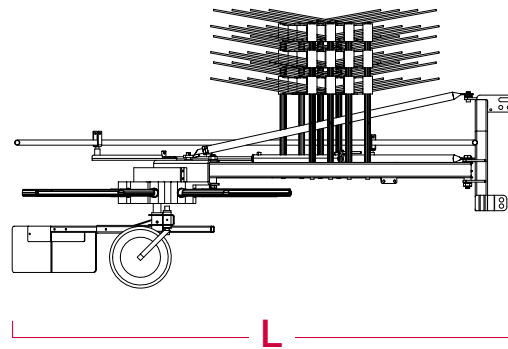

ID-ACORD

EN

Sweeper

SERIE

ID-ACORD

Sweeper. Equipment designed to windrow the pruning remains in intensive or traditional tree plantations, for subsequent mulching or collection

PICTURE MODEL:
CORD

Versatility

Safety

- There is no risk of branches hitting the tractor cabin due to the long travel hydraulic extension

Sustainability

- Aligning and mowing pruned branches improves soil quality by providing nutrients and reduce the emission of CO2 that occurs during combustion.

Technical details

		X1	X2	X3			L	W	H
	REF.	m	m	m	kg	HP	m	m	m
ID-ACORD	CORD	0-1,39	1,5-2,89	3,00	350	60	3,25	1,75	1,81

The value of ideas

Experience, technology, know-how and design are the fundamentals to achieving our goal: the support and full satisfaction of the farmer. Being excellent in everything we do is our guiding light.