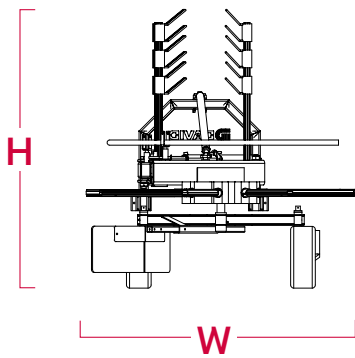

Safety

- There is no risk of branches hitting the tractor cabin due to the long travel hydraulic extension

Sustainability

- Aligning and mowing pruned branches improves soil quality by providing nutrients and reduce the emission of CO2 that occurs during combustion.

Technical details

		X1	X2	X3			L	W	H
	REF.	m	m	m	kg	HP	m	m	m
ID-ACORD	CORD	0-1,39	1,5-2,89	3,00	350	60	3,25	1,75	1,81

The value of ideas

Experience, technology, know-how and design are the fundamentals to achieving our goal: the support and full satisfaction of the farmer. Being excellent in everything we do is our guiding light.